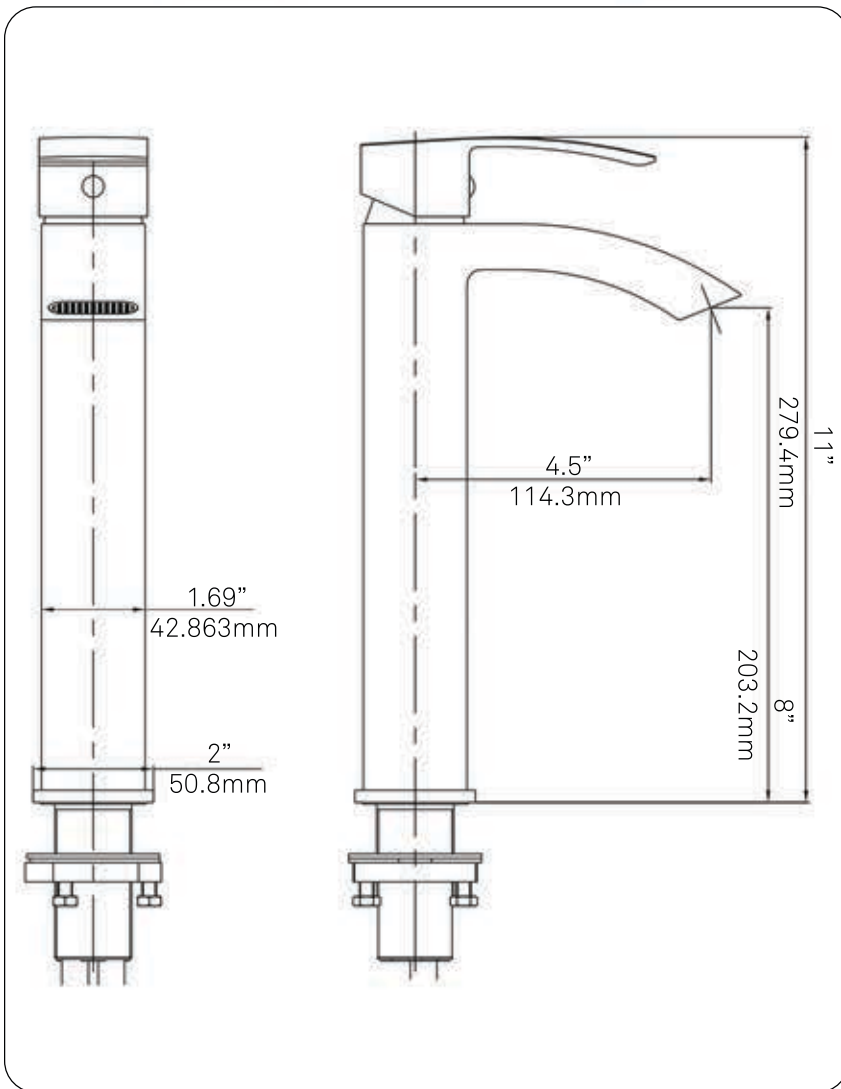

NOTES

Novatto reserves the right (1) to make changes in specifications and materials, and (2) to change or discontinue models, both without notice or obligation. Dimensions are for reference only, see www.Novatto.com for finish options and product availability.

Novatto Inc
TOLL FREE 844.404.4242
www.Novatto.com